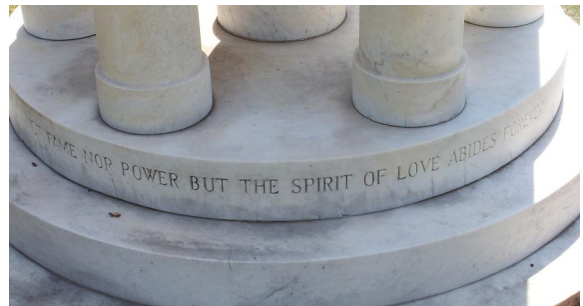

[*Calculated relationship](#)

Burial:

[Magnolia Cemetery](#)
Hartsville
Darlington County
South Carolina, USA

Created by: [Jason Cockfield](#)
Record added: Aug 25, 2009
Find A Grave Memorial# 41147204

Added by: [Jason Cockfield](#)

Added by: [Jason Cockfield](#)

Added by: [Jason Cockfield](#)

There is 1 more photo not showing...

[Click here to view all images...](#)