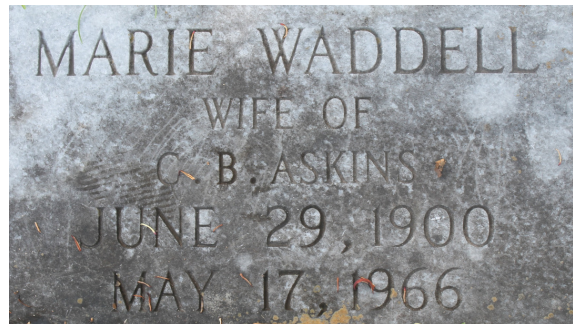

Added by: [helpothers](#)

There is 1 more photo not showing...
[Click here to view all images...](#)