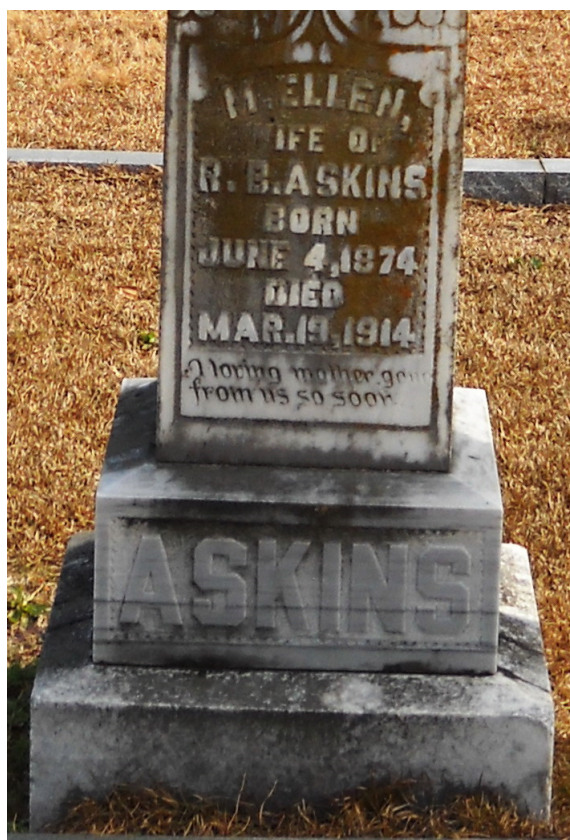

Added by: [Barbara Lehman](#)