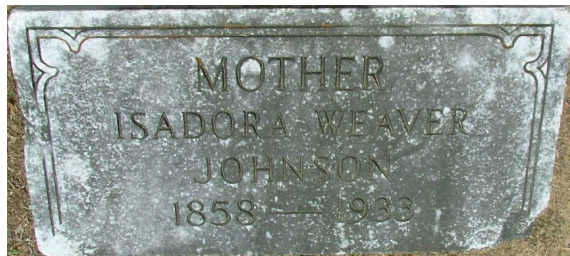

Burial:

[Sardis Baptist Church Cemetery](#)

Sardis

Florence County

South Carolina, USA

Created by: [Remember me](#)

Record added: Jul 08, 2011

Find A Grave Memorial# 73019827