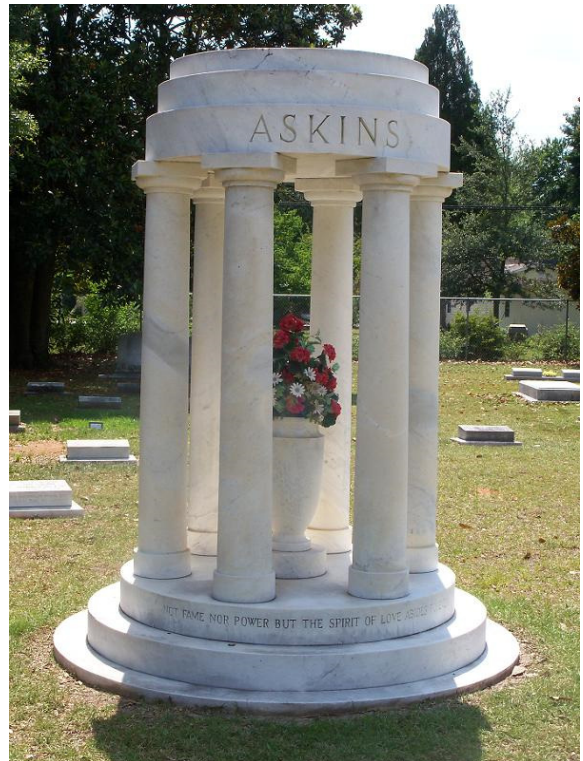

Andrew Askins

Birth: Oct. 6, 1915
Death: Sep. 25, 1959

Family links:

Parents:

Minto Kelley Askins (1873 - 1958)
Sarah B. Askins (1882 - 1948)

Spouse:

Ollie Belle *Duncan* Askins (1912 - 1991)*

Siblings:

John Thomas Askins (1913 - 2004)*
Andrew Askins (1915 - 1959)
Marion Askins (1924 - 2003)*

*[Calculated relationship](#)

Burial:

[Magnolia Cemetery](#)
Hartsville
Darlington County
South Carolina, USA

Created by: [Jason Cockfield](#)
Record added: Aug 25, 2009
Find A Grave Memorial# 41147371

Added by: [Jason Cockfield](#)