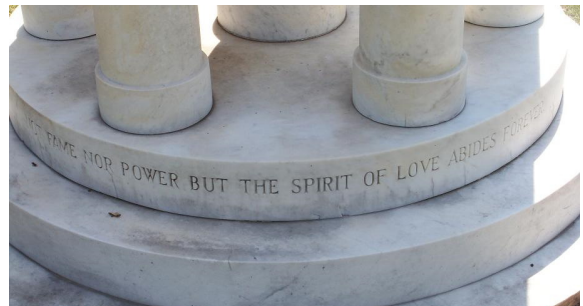

Hartsville

Darlington County

South Carolina, USA

Created by: [Jason Cockfield](#)

Record added: Aug 25, 2009

Find A Grave Memorial# 41143471

Added by: [Jason Cockfield](#)

Added by: [Jason Cockfield](#)

Added by: [Jason Cockfield](#)

There is 1 more photo not showing...

[Click here to view all images...](#)

- Sarah Quinn

Added: May. 22, 2012