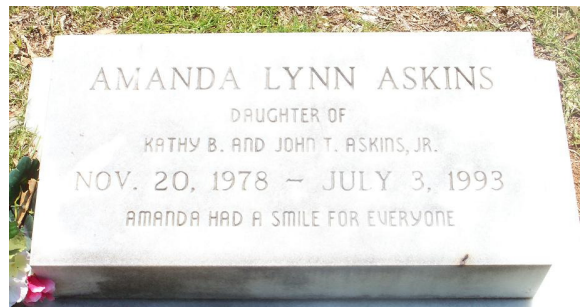

Hartsville

Darlington County

South Carolina, USA

Created by: [Jason Cockfield](#)

Record added: Aug 25, 2009

Find A Grave Memorial# 41143471

Added by: [Jason Cockfield](#)

Added by: [Jason Cockfield](#)